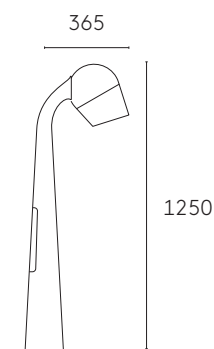

O L I V I O

Olivio Bollard

high pressure die-cast aluminum · planar safety glass
 Selux Graphite or special finish

high-performance mirror optics

asymmetric

LED

Medio 3000 or 4000K, RGBW or plain coloured

Piccolo 3000 or 4000K, RGBW or plain coloured

HID

Medio 20-35W

Piccolo 20W

LED controls: p.369
 Colours → sleeve

See website for detailed data of all LED and HID luminaires

Medio

Piccolo