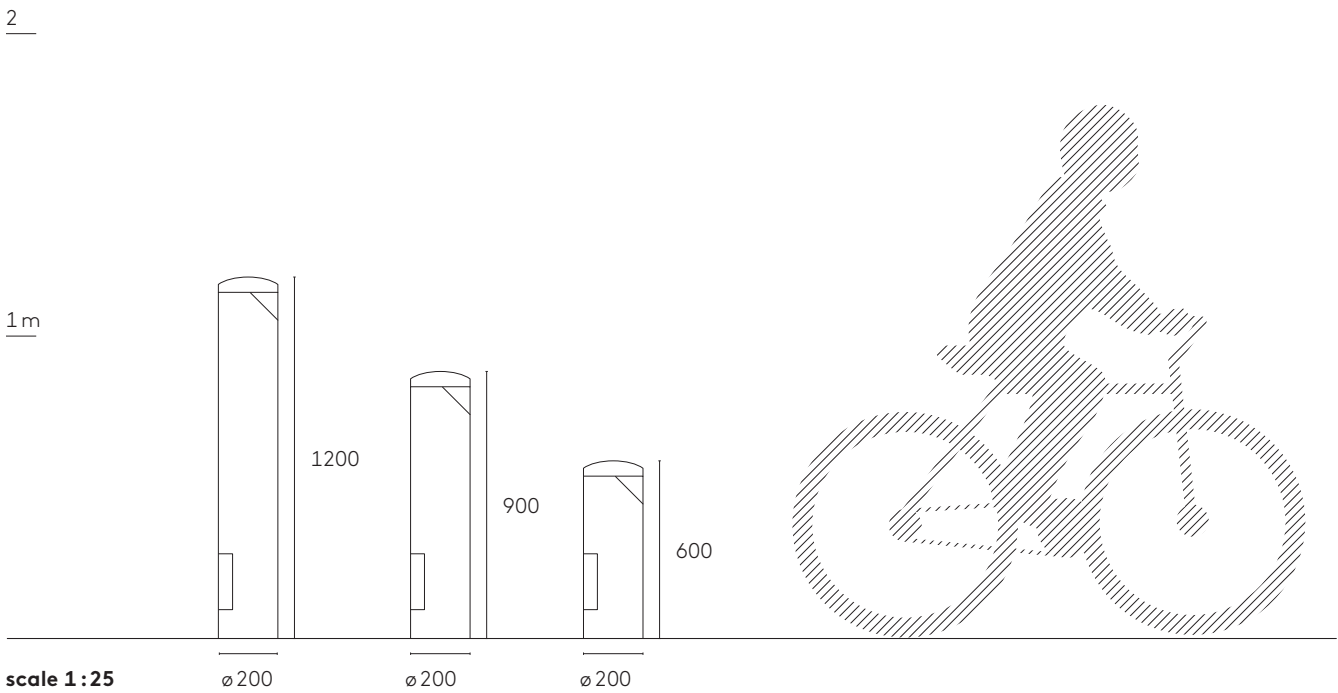

N O T C H

Notch

die-cast aluminium · clear PC cover · column
with door · Selux Graphite or special finish
asymmetric precision formed reflector

Notch

asymmetric

LED

3500 or 5000K ULR 0%

LED controls → p. 369
colours → sleeve