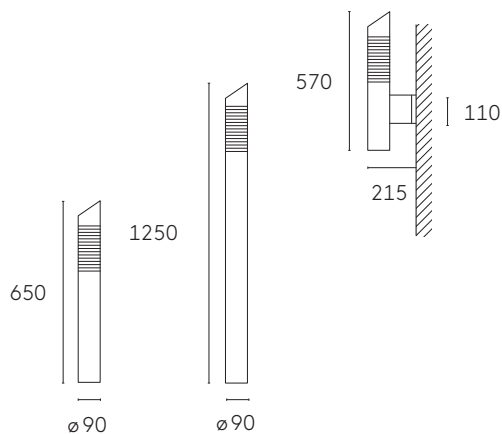

MTR 90/200

die-cast aluminium · PMMA lenses · steel column
without door · Selux Graphite or special finish

MTR refractor optics for optimum anti-glare comfort
and precise direction of symmetric light

MTR 90

symmetric

TC-D

26 W, ULR 45%

colours → sleeve

See website for detailed
data of all HID (e.g. HIT,
CPO, HST) and TC-DEL
luminaires

IP54   

M T R

MTR 200

symmetric

HID

50-70W, ULR 45%

colours → sleeve

See our website for HID
(e.g. HIT, CPO, HST)
power

IP54   