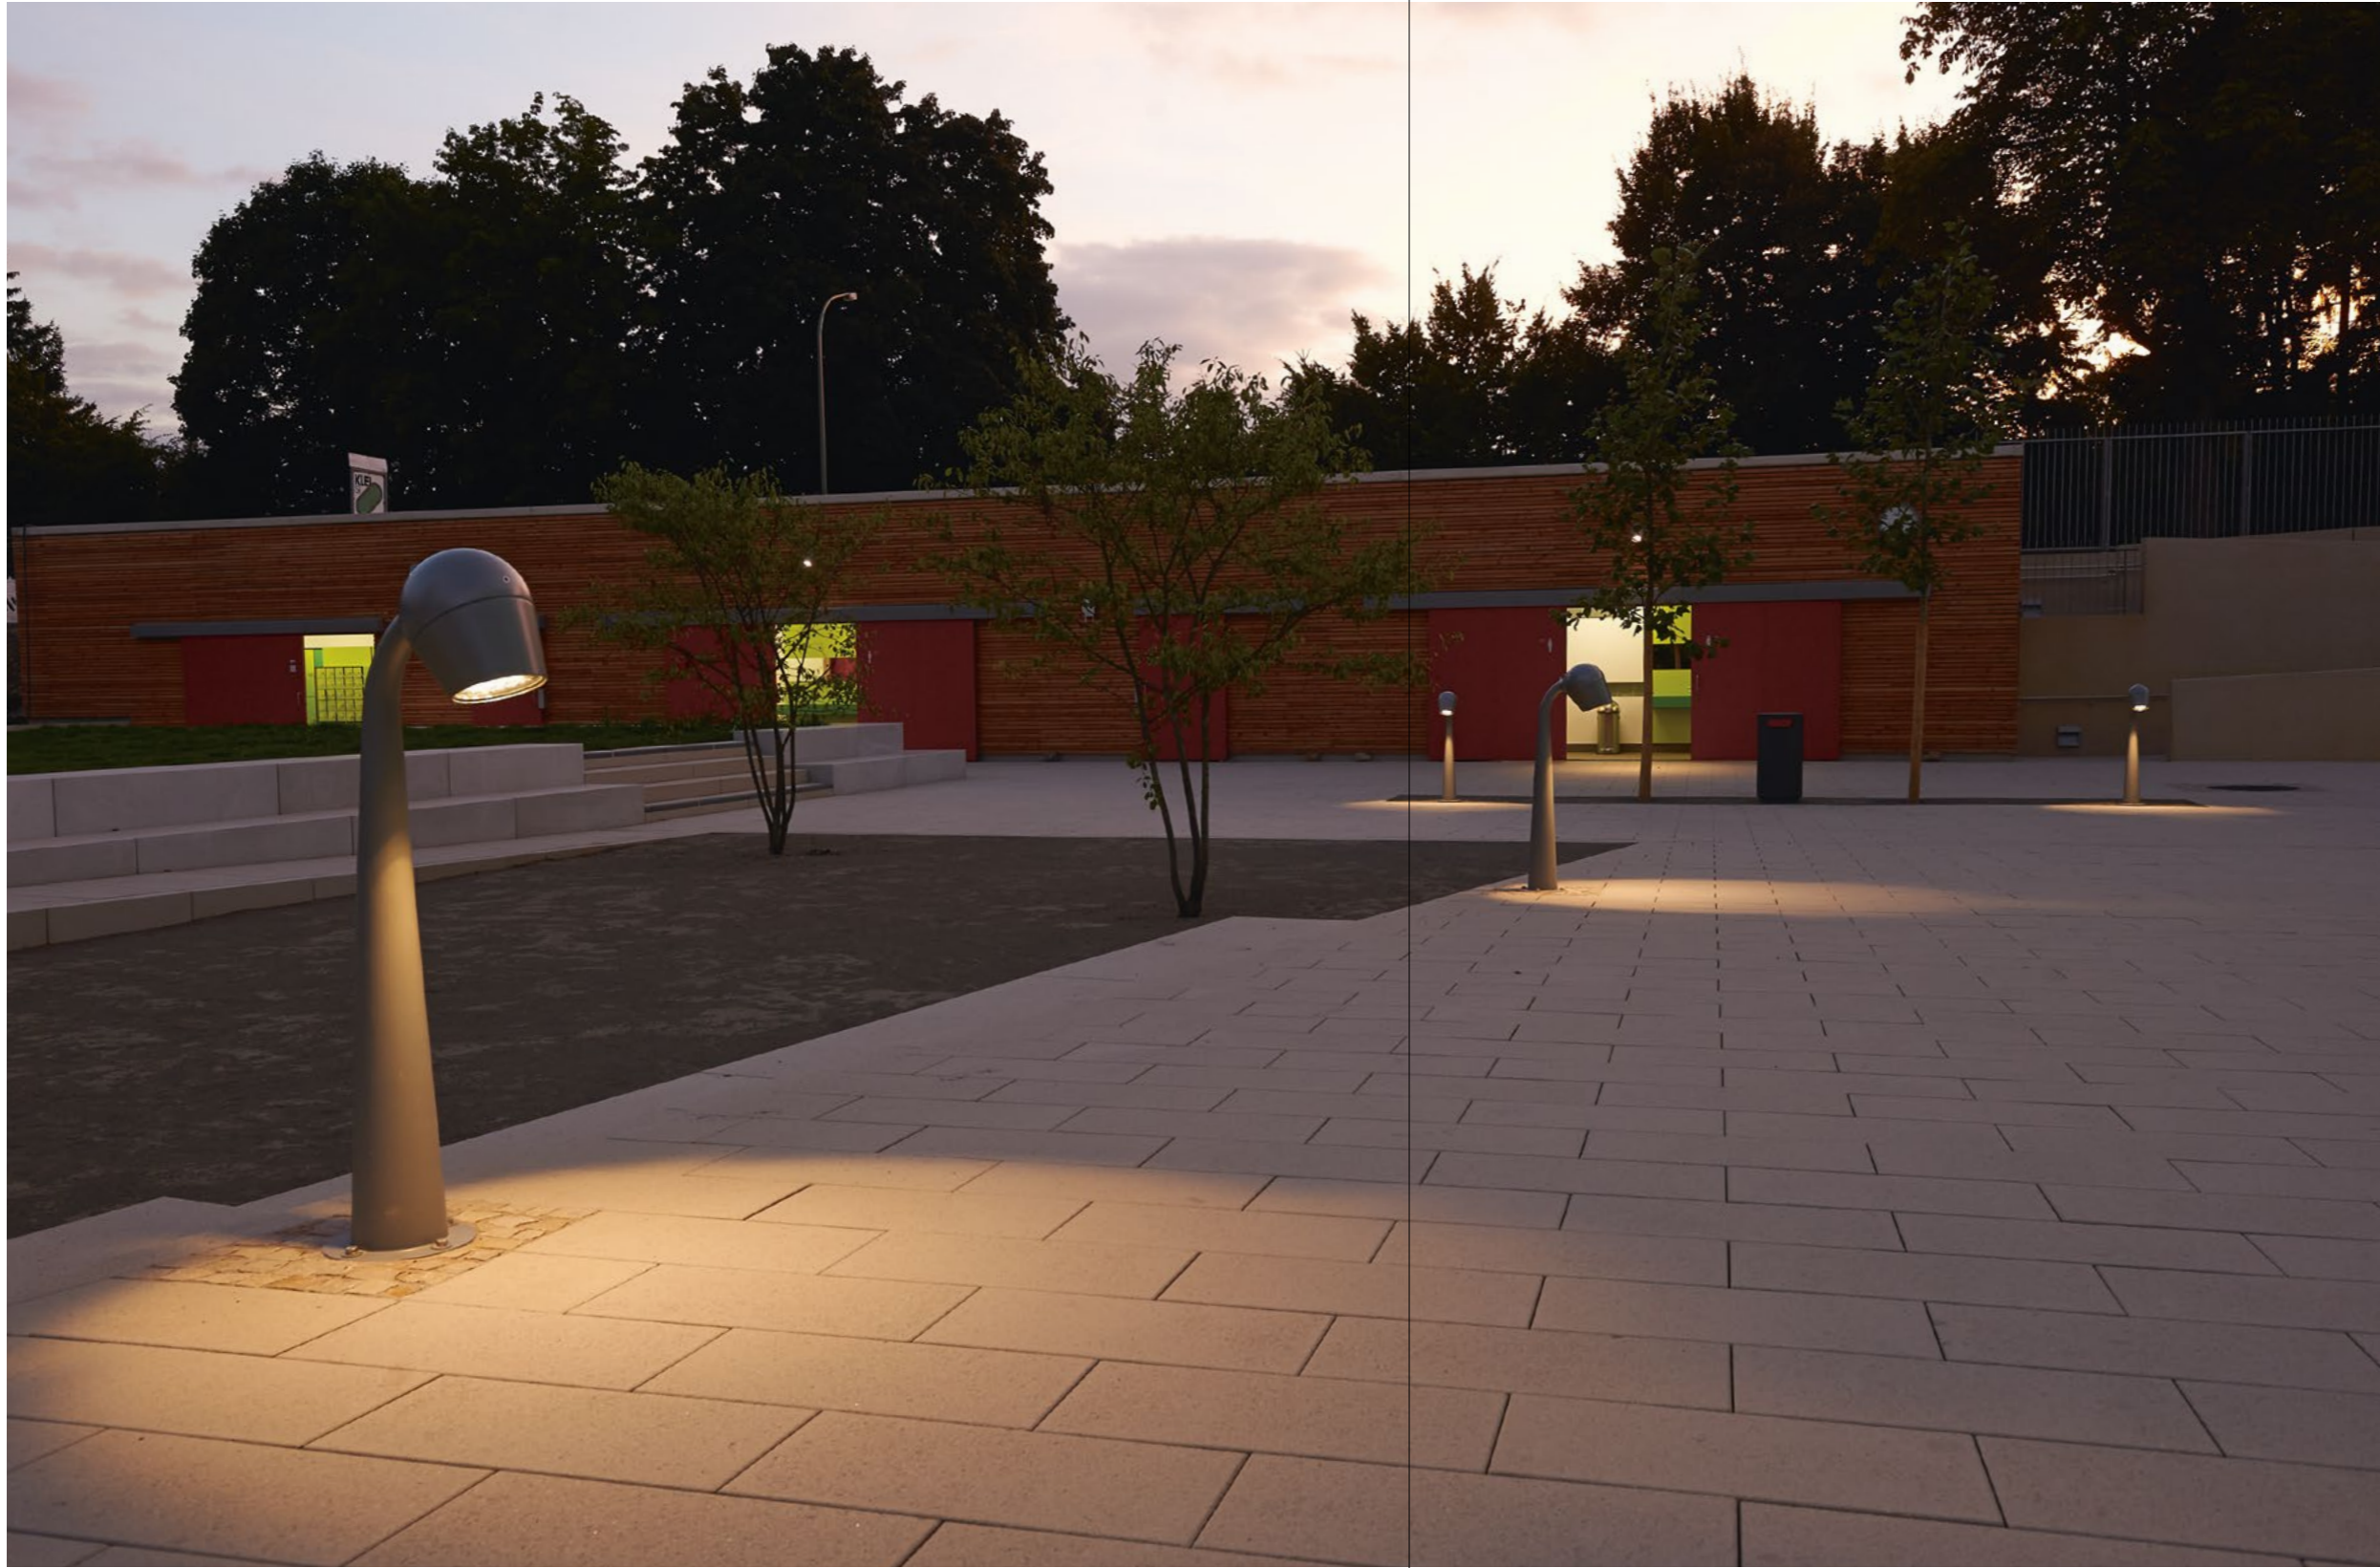

BOLLARDS

Olivio	266
Notch	268
Saturn	270
MTR90/MTR200	272

Olivio Bollard — Auebad, Kassel, Germany

OLIVIO

Harmonious lighting of paths: The Olivio bollard completes the Olivio series. With its familiar organic shape, it is available in two sizes and enables safe guidance.

Olivio Bollard

high pressure die-cast aluminum · planar safety glass · Selux Graphite or special finish

LED freeform lens optics or HID reflector optics with asymmetrical light distribution

for installation on a plinth or separate buried base