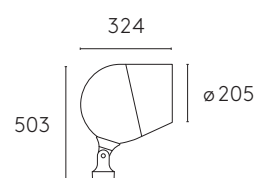

Olivio Universal

surface or buried base mounted fitting · high pressure die-cast aluminum
adjustable head joint · planar safety glass · Selux Graphite or special finish

high-performance mirror optics for spotlighting

LED

Grande	3000 or 4000 K, RGBW or plain coloured
Medio	3000 or 4000 K, RGBW or plain coloured
Piccolo	3000 or 4000 K, RGBW or plain coloured

HID

Grande	35-150W
Medio	35-70W
Piccolo	20-35W

LED controls p.369
Colours → sleeve · accessories → p. 113

See website for details on all LED and HID
luminaires

Grande

Medio

Piccolo