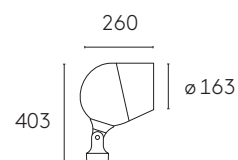

Olivio Universal

surface or buried base mounted fitting · high pressure die-cast aluminum
adjustable head joint · planar safety glass · Selux Graphite or special finish

high-performance mirror optics for spotlighting

LED

Grande	3000 or 4000 K, RGBW or plain coloured
Medio	3000 or 4000 K, RGBW or plain coloured
Piccolo	3000 or 4000 K, RGBW or plain coloured

HID

Grande	35-150W
Medio	35-70W
Piccolo	20-35W

LED controls p.369
Colours → sleeve · accessories → p. 113

See website for details on all LED and HID
luminaires

Grande

Medio

Piccolo