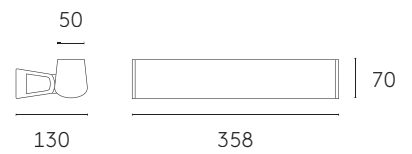

Initio

high-pressure die-cast aluminium · toughened glass · aluminium mounting bracket · with tilt angle indication scale from -100° to +100°
 loop in-and-out · Selux Graphite or special finish
 high performance LED arrays · narrow, wide or linear horizontal beam

Initio 350 · 650 · 950

LED

3000 or 4000K
 LED controls → p. 369 · colours → sleeve
 See our website for updated LED power
 RGBW version on request

IP66 IK08

Initio 350

Initio 650

Initio 950

I N I T I O