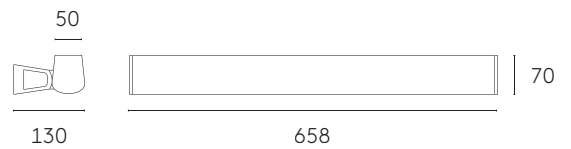

Initio

high-pressure die-cast aluminium · toughened glass · aluminium mounting bracket · with tilt angle indication scale from -100° to +100°
 loop in-and-out · Selux Graphite or special finish
 high performance LED arrays · narrow, wide or linear horizontal beam

Initio 350 · 650 · 950

LED

3000 or 4000K
 LED controls → p. 369 · colours → sleeve
 See our website for updated LED power
 RGBW version on request

IP66 IK08

Initio 350

Initio 650

Initio 950

I N I T I O