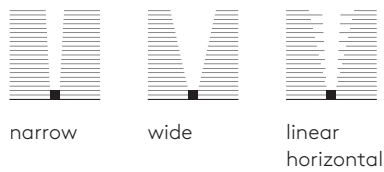

Initio

high-pressure die-cast aluminium · toughened glass · aluminium mounting bracket · with tilt angle indication scale from -100° to +100°
 loop in-and-out · Selux Graphite or special finish
 high performance LED arrays · narrow, wide or linear horizontal beam

Initio 350 · 650 · 950

LED

3000 or 4000K
 LED controls → p. 369 · colours → sleeve
 See our website for updated LED power
 RGBW version on request

IP66 IK08

Initio 350

Initio 650

Initio 950

I N I T I O