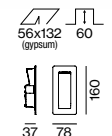

Standard configuration

IP RATING

IP54

CONTROL

non DIM

MATERIAL COLOUR

white	7
grey	6
dark grey	D

WISE MINI recessed

SYSTEM POWER	COLOUR TEMP.	LUMINOUS FLUX	ORDER CODE
1,4 W	3000 K	80 lm	0 5 2 - 7 4 5 0 5 1

WISE recessed

SYSTEM POWER	COLOUR TEMP.	LUMINOUS FLUX	ORDER CODE
1,4 W	3000 K	80 lm	0 5 2 - 7 4 6 0 5 1

Accessory

INSTALLATION HOUSING FOR CONCRETE

TYPE	ORDER CODE
WISE MINI	0 5 2 - 7 4 1 9 9 1 0
WISE	0 5 2 - 7 4 3 9 9 1 0

INSTALLATION HOUSING FOR SOLID WALLS

TYPE	ORDER CODE
WISE MINI	0 5 2 - 7 4 1 9 9 2 0
WISE	0 5 2 - 7 4 3 9 9 2 0