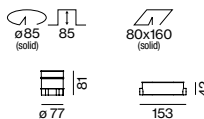

INSTALLATION HOUSING FOR SOLID WALLS

TYPE	ORDER CODE
WISE MINI	0 5 2 - 7 4 1 9 9 2 0
WISE	0 5 2 - 7 4 3 9 9 2 0