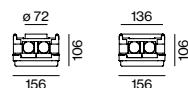

INSTALLATION HOUSING FOR SOLID WALLS

TYPE	ORDER CODE
WISE MINI	0 5 2 - 7 4 1 9 9 2 0
WISE	0 5 2 - 7 4 3 9 9 2 0