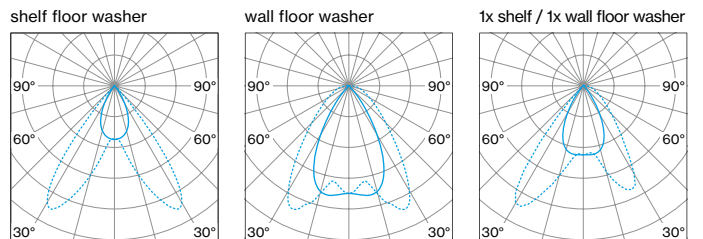

LIGHT DISTRIBUTION

Extended configuration

COLOUR TEMPERATURE ◆◆
4000K 6

CONTROL ◆
DIM DALI 3

MATERIAL COLOUR ■
black 8

+5% surcharges

Optical accessories

TYPE	ORDER CODE
IP40 protection glass - single-sided output	0 4 9 - 2 9 3 0 0 1 0
IP40 protection glass - double-sided output	0 4 9 - 2 9 4 0 0 1 0