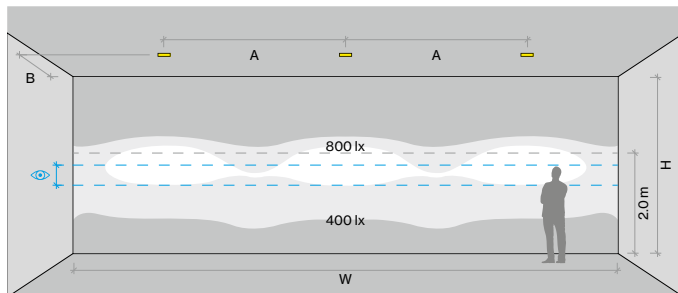

LIGHT DISTRIBUTION

Extended configuration

COLOUR TEMPERATURE ◆◆
4000K 6

CONTROL ◆
DIM DALI 3

MATERIAL COLOUR ■
black 8

+5% surcharges

Optical accessories

TYPE	ORDER CODE
IP40 protection glass - single-sided output	0 4 9 - 2 9 3 0 0 1 0
IP40 protection glass - double-sided output	0 4 9 - 2 9 4 0 0 1 0

Technical data

SQUADRO shelf floor washer, +5° tilt, 53W, 3000K

ROOM VALUES
Wall dimensions H = 3.5m | W = 10.8m
Distance to wall B = 1.3m
Distance between spotlights A = 3.6m
Aisle width 2.6m
Reflection factor 0.7 | 0.7 | 0.2
Maintenance factor 0.9

CALCULATION SURFACE
Surface dimensions 10.8x3.5m
Surface height 0 – 3.5m
Eye level 1.35m – 1.75m

SQUADRO wall floor washer, +5° tilt, 53W, 3000K

ROOM VALUES
Wall dimensions H = 3.5m | W = 10.8m
Distance to wall B = 1.3m
Distance between spotlights A = 2.4m
Aisle width 2.6m
Reflection factor 0.7 | 0.7 | 0.2
Maintenance factor 0.9

CALCULATION SURFACE
Surface dimensions 10.8x3.5m
Surface height 0 – 3.5m
Eye level 1.35m – 1.75m

Inspiration

Vitalia health food store
Munich, Germany

PRODUCT
TRACK 3-phase surface
SQUADRO wallwasher