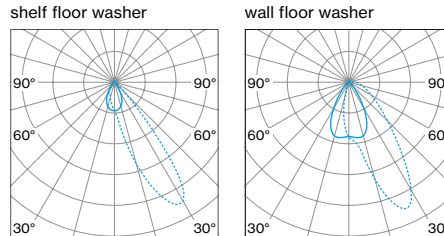

REFLECTOR ▲
shelf floor washer S
wall floor washer A
1x shelf / 1x wall floor washer* B

*only for 2x4 lamps

SQUADRO 1x4 lamps, wallwasher

SYSTEM POWER	COLOUR TEMP.	LUMINOUS FLUX	ORDER CODE
53W	3000K	6040lm	0 4 9 - 2 2 3 1 ◆◆▲
	4000K	6300lm	

LIGHT DISTRIBUTION

SQUADRO 2x4 lamps, wallwasher

SYSTEM POWER	COLOUR TEMP.	LUMINOUS FLUX	ORDER CODE
2x44W	3000K	2x5310lm	0 4 9 - 2 2 4 0 ◆◆▲
	4000K	2x5540lm	
2x61W	3000K	2x6830lm	0 4 9 - 2 2 4 1 ◆◆▲
	4000K	2x7120lm	

Technical data

SQUADRO shelf floor washer, +5° tilt, 53W, 3000K

ROOM VALUES
Wall dimensions H = 3.5m | W = 10.8m
Distance to wall B = 1.3m
Distance between spotlights A = 3.6m
Aisle width 2.6m
Reflection factor 0.7 | 0.7 | 0.2
Maintenance factor 0.9