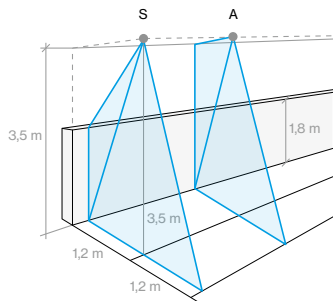

Standard configuration

COLOUR TEMPERATURE ◆◆
3000K 5

CONTROL ◆
non DIM 1

MATERIAL COLOUR ■
white 7

REFLECTOR ▲
shelf floor washer S
wall floor washer A
1x shelf / 1x wall floor washer* B

*only for 2x4 lamps

SQUADRO 1x4 lamps, wallwasher

SYSTEM POWER	COLOUR TEMP.	LUMINOUS FLUX	ORDER CODE
53W	3000K	6040lm	0 4 9 - 2 2 3 1 ◆◆▲
	4000K	6300lm