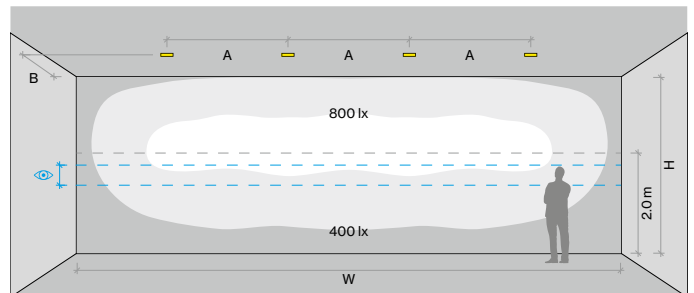

Technical data

SQUADRO shelf floor washer, +5° tilt, 53W, 3000K

ROOM VALUES
Wall dimensions H = 3.5m | W = 10.8m
Distance to wall B = 1.3m
Distance between spotlights A = 3.6m
Aisle width 2.6m
Reflection factor 0.7 | 0.7 | 0.2
Maintenance factor 0.9

CALCULATION SURFACE
Surface dimensions 10.8x3.5m
Surface height 0 – 3.5m
Eye level 1.35m – 1.75m

SQUADRO wall floor washer, +5° tilt, 53W, 3000K

ROOM VALUES
Wall dimensions H = 3.5m | W = 10.8m
Distance to wall B = 1.3m
Distance between spotlights A = 2.4m
Aisle width 2.6m
Reflection factor 0.7 | 0.7 | 0.2
Maintenance factor 0.9

CALCULATION SURFACE
Surface dimensions 10.8x3.5m
Surface height 0 – 3.5m
Eye level 1.35m – 1.75m

Inspiration

Vitalia health food store
Munich, Germany

PRODUCT
TRACK 3-phase surface
SQUADRO wallwasher