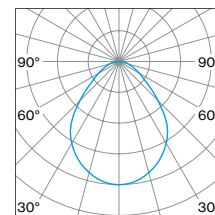

MENO ROUND 350 trimless

SYSTEM POWER	COLOUR TEMP.	LUMINOUS FLUX	ORDER CODE
9 W	3000 K	1140 lm	0 6 3 - 2 2 3 6  
	4000 K	1210 lm	

MENO ROUND 450 trimless

SYSTEM POWER	COLOUR TEMP.	LUMINOUS FLUX	ORDER CODE
18 W	3000 K	2080 lm	0 6 3 - 2 2 4 6  
	4000 K	2210 lm	

MENO ROUND 650 trimless

SYSTEM POWER	COLOUR TEMP.	LUMINOUS FLUX	ORDER CODE
39 W	3000 K	4410 lm	0 6 3 - 2 2 6 6  
	4000 K	4680 lm	

LIGHT DISTRIBUTION

opal

microprismatic

Accessories

INSTALLATION TEMPLATE

TYPE	ORDER CODE
MENO ROUND 450	0 1 8 - 6 9 0 4 5
MENO ROUND 650	0 1 8 - 6 9 0 6 5