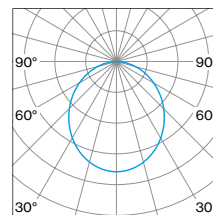

LIGHT DISTRIBUTION

opal