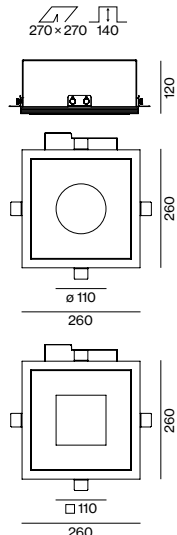

OPTICAL ACCESSORIES

elliptical sculpture foil
snoot
colour filter (red, blue, green, etc.)
only for JUST 32 FOCUS

Mounting accessories

MOUNTING HOUSING 1 DALI address, max. 30W
for trimless installation in plasterboard ceilings 8-25 mm, $\blacksquare$ 4,5 kg

TYPE **L-W-H (mm)** **ORDER CODE**
round 260-260-120 0 4 9 - 8 8 0 3 0 ■ ▼
square 260-260-120 0 4 9 - 8 8 1 3 0 ■ ▼

incl. power supply 220–240 V AC, 50–60 Hz, ENEC approved

MOUNTING HOUSING WITH GLOWING (3000K) 2 DALI addr., max. 30W
for trimless installation in plasterboard ceilings 8-25 mm, $\blacksquare$ 4,5 kg

TYPE **L-W-H (mm)** **ORDER CODE**
round 260-260-120 0 4 9 - 8 8 2 3 5 ■ 7
square 260-260-120 0 4 9 - 8 8 3 3 5 ■ 7

incl. power supply 220–240 V AC, 50–60 Hz, ENEC approved

Optical accessories

HONEYCOMB LOUVER

TYPE **Ø-H (mm)** **ORDER CODE**
JUST 32 FOCUS 30-4 0 0 7 - 1 9 6 5 1 6 8
JUST 45 42-3 0 0 7 - 1 9 6 5 1 8 8
JUST 55 50-3 0 0 7 - 1 9 6 5 1 9 8