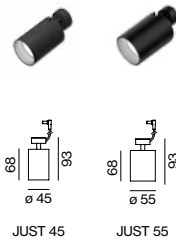

Extended configuration

CONTROL ▼
non DIM 1

BEAM ANGLE ▲
super spot 6° (only 9W) V
spot 14° S